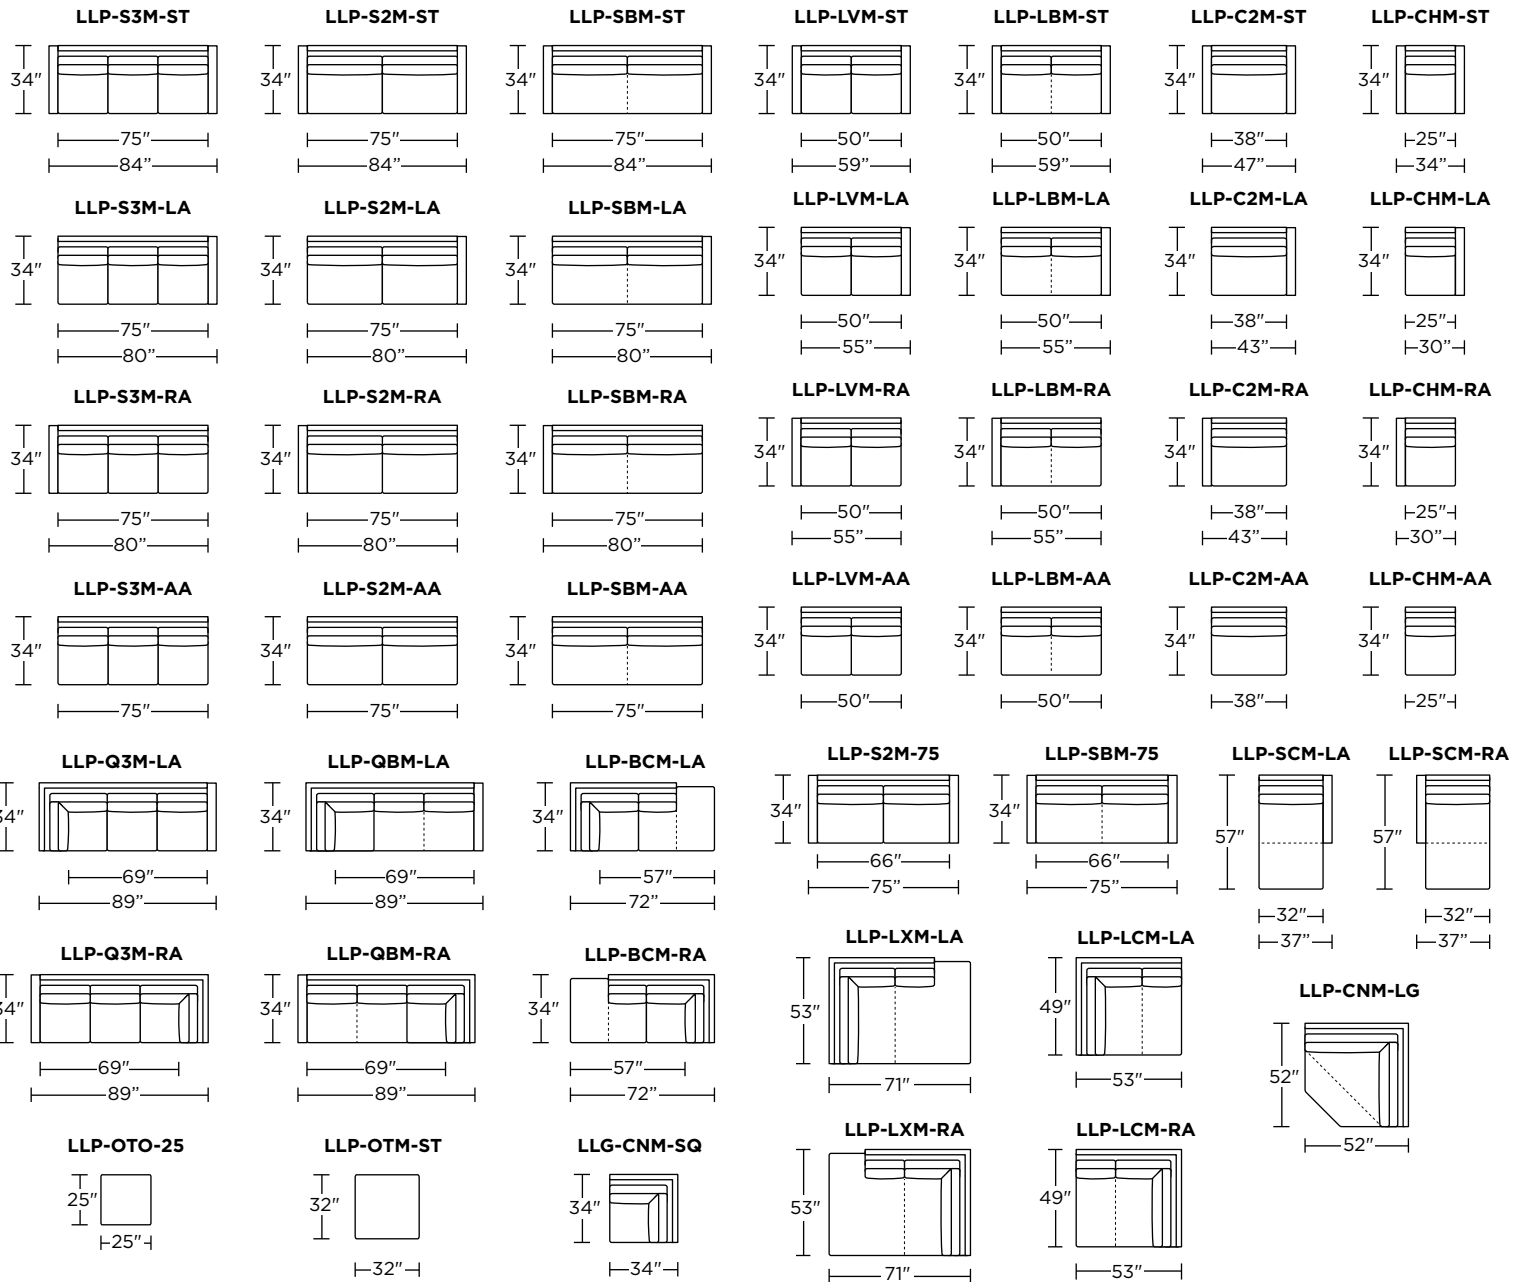

PERSONALIZE WITH AMERICAN LEATHER® PETITE TRACK ARM - MICRO

34" Overall Depth

Standard Features:

- Advanced unidirectional suspension system
- Loose back and seat cushions
- Single-needle top-stitch
- Lifetime warranty on frame and suspension
- Quick-ship delivery

Options:

- Premium high-density, high-resiliency foam seat cushions encased in down
- Premium high-density, high-resiliency foam seat cushions
- Metal legs available in Antique Brass, Burnished Bronze or Polished Nickel finish
- Solid wood legs available in Natural Walnut or Gray Ash
- Contrasting seat and back cushions (two-tone) available
- Low profile back cushions available (overall height 33")
- High profile back cushions available (overall height 36")

Please use actual leather, fabric, Crypton®, Sunbrella® and Ultrasuede® swatches when specifying furniture as the colors shown may vary due to the printing process.

Note: Dotted line indicates seam on leather, Ultrasuede® and up the roll fabrics. Seams are eliminated with railroaded fabrics.

Scale: 1/8 inch = 1 foot
All dimensions are approximate and subject to change.

V.10.27.20