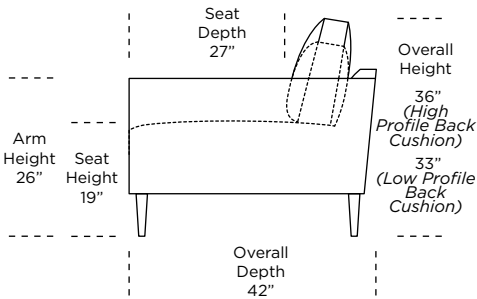

PERSONALIZE WITH AMERICAN LEATHER® PETITE TRACK ARM - GRAND

42" Overall Depth

Standard Features:

- Advanced unidirectional suspension system
- Loose back and seat cushions
- Single-needle top-stitch
- Lifetime warranty on frame and suspension
- Quick-ship delivery

Options:

- Premium high-density, high-resiliency foam seat cushions encased in down
- Premium high-density, high-resiliency foam seat cushions
- Metal legs available in Antique Brass, Burnished Bronze or Polished Nickel finish
- Solid wood legs available in Natural Walnut or Gray Ash
- Contrasting seat and back cushions (two-tone) available
- Low profile back cushions available (overall height 33")
- High profile back cushions available (overall height 36")

Please use actual leather, fabric, Crypton®, Sunbrella® and Ultrasuede® swatches when specifying furniture as the colors shown may vary due to the printing process.

Note: Dotted line indicates seam on leather, Ultrasuede® and up the roll fabrics. Seams are eliminated with railroaded fabrics.