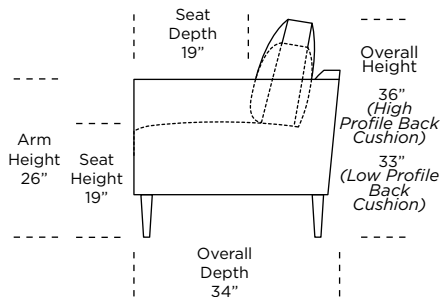

PERSONALIZE WITH AMERICAN LEATHER® PETITE TRACK ARM - MICRO

34" Overall Depth

Standard Features:

- Advanced unidirectional suspension system
- Loose back and seat cushions
- Single-needle top-stitch
- Lifetime warranty on frame and suspension
- Quick-ship delivery

Options:

- Premium high-density, high-resiliency foam seat cushions encased in down
- Premium high-density, high-resiliency foam seat cushions
- Metal legs available in Antique Brass, Burnished Bronze or Polished Nickel finish
- Solid wood legs available in Natural Walnut or Gray Ash
- Contrasting seat and back cushions (two-tone) available
- Low profile back cushions available (overall height 33")
- High profile back cushions available (overall height 36")

Please use actual leather, fabric, Crypton®, Sunbrella® and Ultrasuede® swatches when specifying furniture as the colors shown may vary due to the printing process.

Note: Dotted line indicates seam on leather, Ultrasuede® and up the roll fabrics. Seams are eliminated with railroaded fabrics.

Scale: 1/8 inch = 1 foot
All dimensions are approximate and subject to change.

V.10.27.20