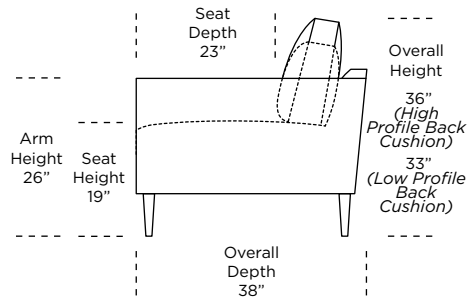

PERSONALIZE WITH AMERICAN LEATHER® PETITE TRACK ARM - STUDIO

38" Overall Depth

Standard Features:

- Advanced unidirectional suspension system
- Loose back and seat cushions
- Single-needle top-stitch
- Lifetime warranty on frame and suspension
- Quick-ship delivery

Options:

- Premium high-density, high-resiliency foam seat cushions encased in down
- Premium high-density, high-resiliency foam seat cushions
- Metal legs available in Antique Brass, Burnished Bronze or Polished Nickel finish
- Solid wood legs available in Natural Walnut or Gray Ash
- Contrasting seat and back cushions (two-tone) available
- Low profile back cushions available (overall height 33")
- High profile back cushions available (overall height 36")

Please use actual leather, fabric, Crypton®, Sunbrella® and Ultrasuede® swatches when specifying furniture as the colors shown may vary due to the printing process.

Note: Dotted line indicates seam on leather, Ultrasuede® and up the roll fabrics. Seams are eliminated with railroaded fabrics.