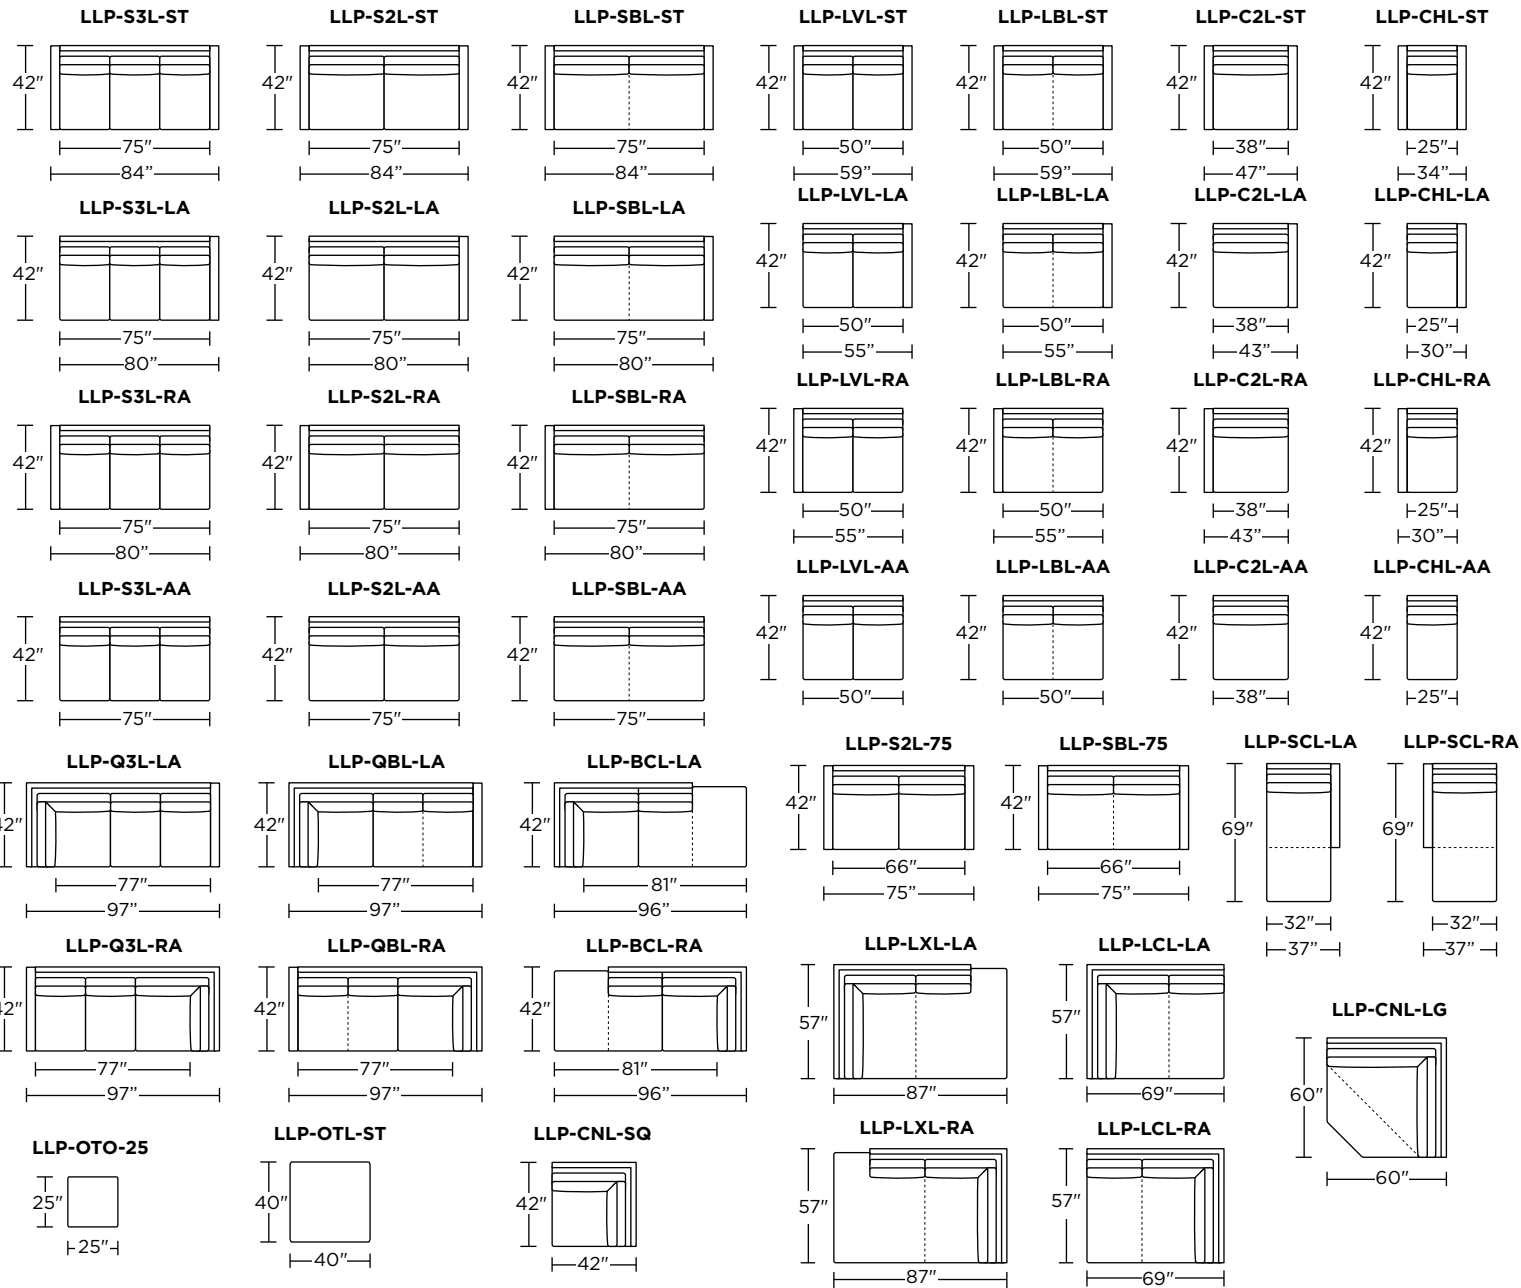

PERSONALIZE WITH AMERICAN LEATHER® PETITE TRACK ARM - GRAND

42" Overall Depth

Standard Features:

- Advanced unidirectional suspension system
- Loose back and seat cushions
- Single-needle top-stitch
- Lifetime warranty on frame and suspension
- Quick-ship delivery

Options:

- Premium high-density, high-resiliency foam seat cushions encased in down
- Premium high-density, high-resiliency foam seat cushions
- Metal legs available in Antique Brass, Burnished Bronze or Polished Nickel finish
- Solid wood legs available in Natural Walnut or Gray Ash
- Contrasting seat and back cushions (two-tone) available
- Low profile back cushions available (overall height 33")
- High profile back cushions available (overall height 36")

Please use actual leather, fabric, Crypton®, Sunbrella® and Ultrasuede® swatches when specifying furniture as the colors shown may vary due to the printing process.

Note: Dotted line indicates seam on leather, Ultrasuede® and up the roll fabrics. Seams are eliminated with railroaded fabrics.