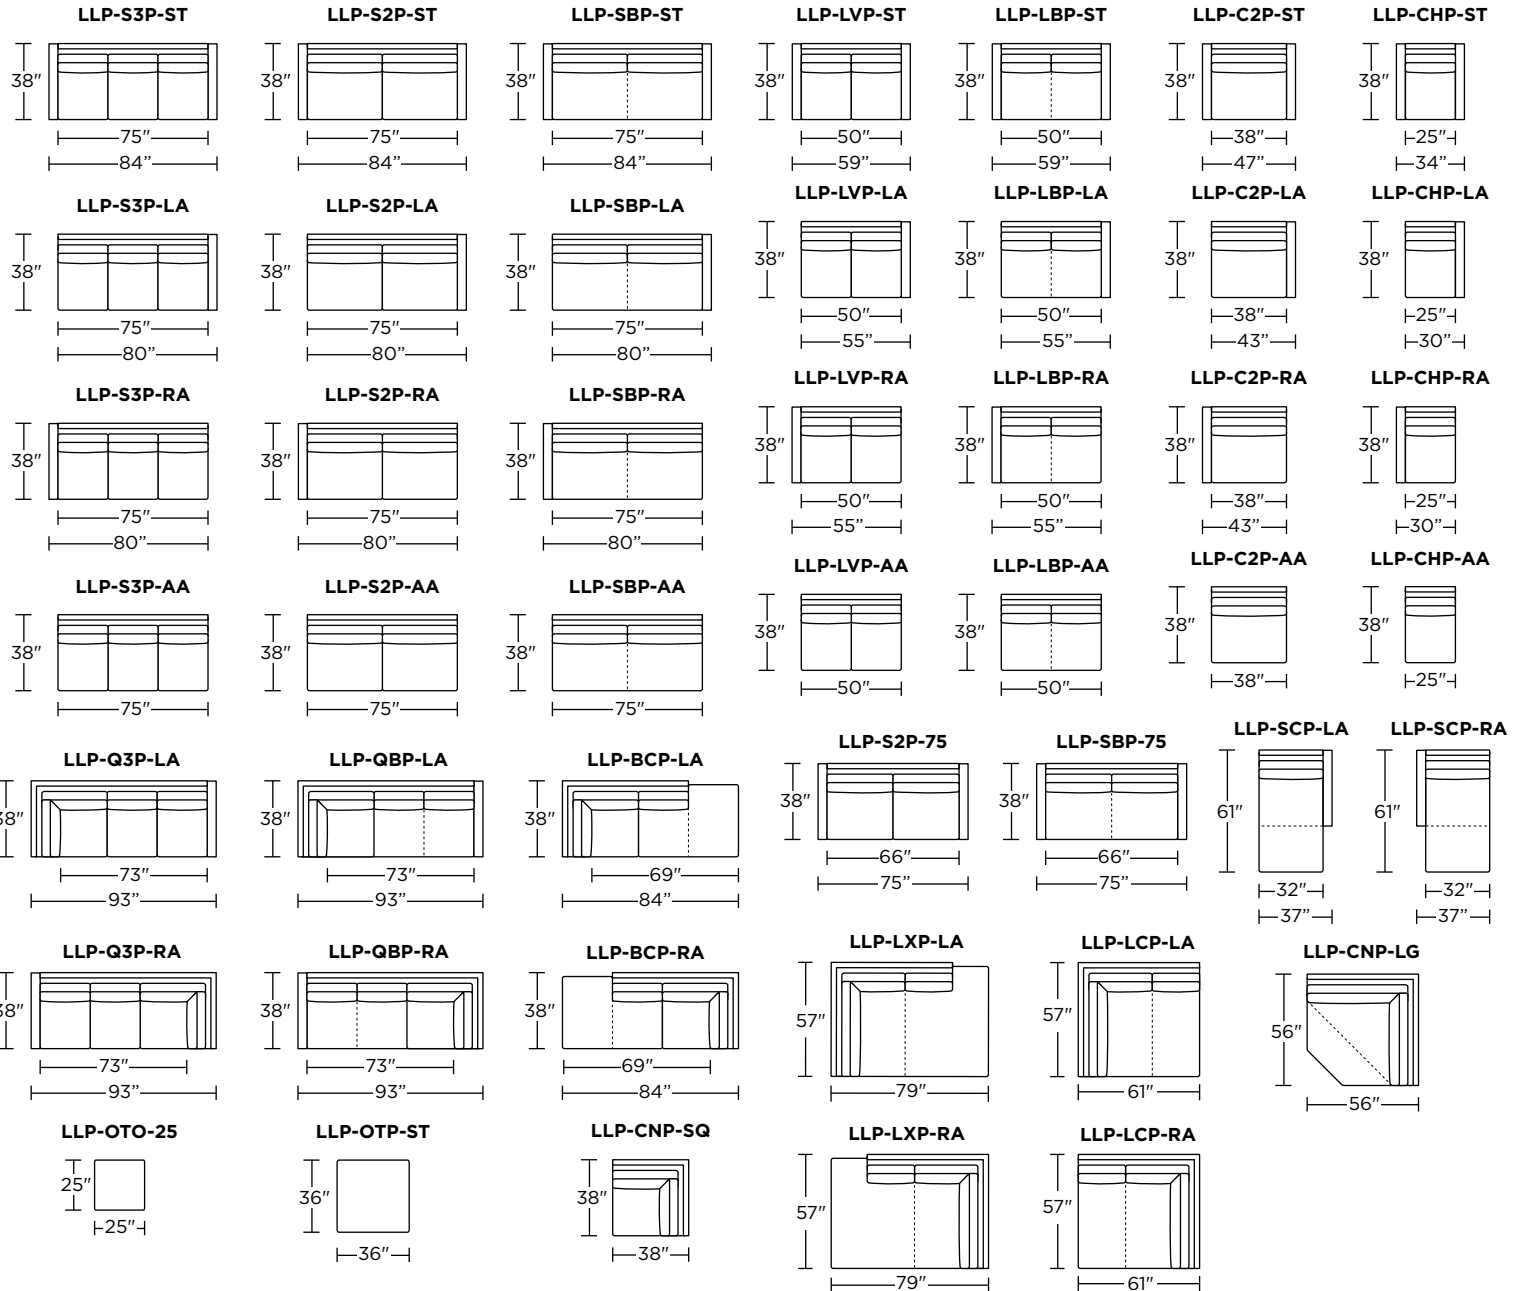

PERSONALIZE WITH AMERICAN LEATHER® PETITE TRACK ARM - STUDIO

38" Overall Depth

Standard Features:

- Advanced unidirectional suspension system
- Loose back and seat cushions
- Single-needle top-stitch
- Lifetime warranty on frame and suspension
- Quick-ship delivery

Options:

- Premium high-density, high-resiliency foam seat cushions encased in down
- Premium high-density, high-resiliency foam seat cushions
- Metal legs available in Antique Brass, Burnished Bronze or Polished Nickel finish
- Solid wood legs available in Natural Walnut or Gray Ash
- Contrasting seat and back cushions (two-tone) available
- Low profile back cushions available (overall height 33")
- High profile back cushions available (overall height 36")

Please use actual leather, fabric, Crypton®, Sunbrella® and Ultrasuede® swatches when specifying furniture as the colors shown may vary due to the printing process.

Note: Dotted line indicates seam on leather, Ultrasuede® and up the roll fabrics. Seams are eliminated with railroaded fabrics.